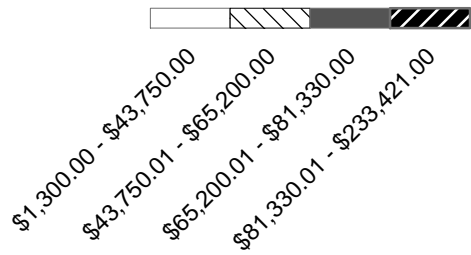

Who Is Paying to Make Gavin Newsom Mayor?

* MORE THAN $2.1 MILLION COLLECTED IN CONTRIBUTIONS OF $500 (FROM A TOTAL OF $2.9 MILLION)

* LESS THAN $200,000 COLLECTED IN LOCAL CONTRIBUTIONS OF $100 OR LESS

* MORE THAN $700,000 COLLECTED IN $500 CONTRIBUTIONS FROM OUT OF SAN FRANCISCO

* SIX ZIP CODES GAVE NEARLY HALF OF ALL FUNDS RECEIVED FROM SAN FRANCISCO (94123, 94109, 94118, 94115, 94111, 94133)

Legend

Sum of Contributions by ZIP

Number of Contributions by ZIP