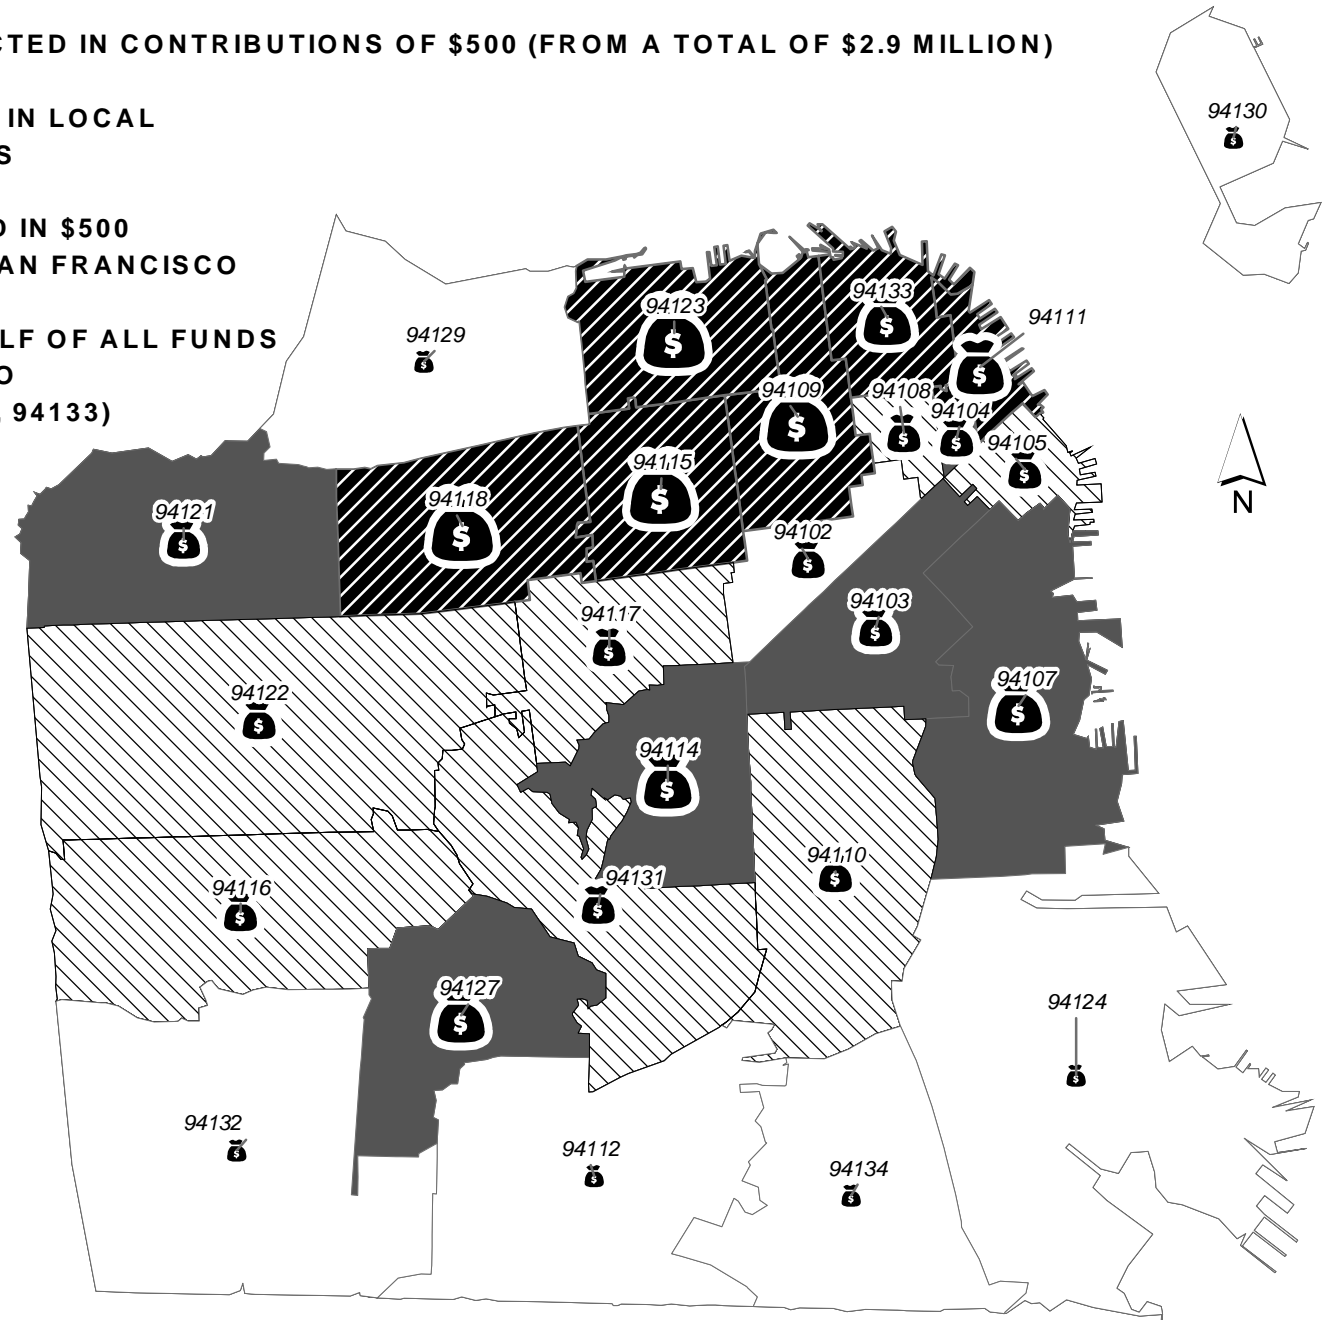

* MORE THAN \$700,000 COLLECTED IN \$500 CONTRIBUTIONS FROM OUT OF SAN FRANCISCO

* SIX ZIP CODES GAVE NEARLY HALF OF ALL FUNDS RECEIVED FROM SAN FRANCISCO (94123, 94109, 94118, 94115, 94111, 94133)

Legend

Sum of Contributions by ZIP

Number of Contributions by ZIP

source: Ethics Commission, City and County of San Francisco, 10/22/2003 filing