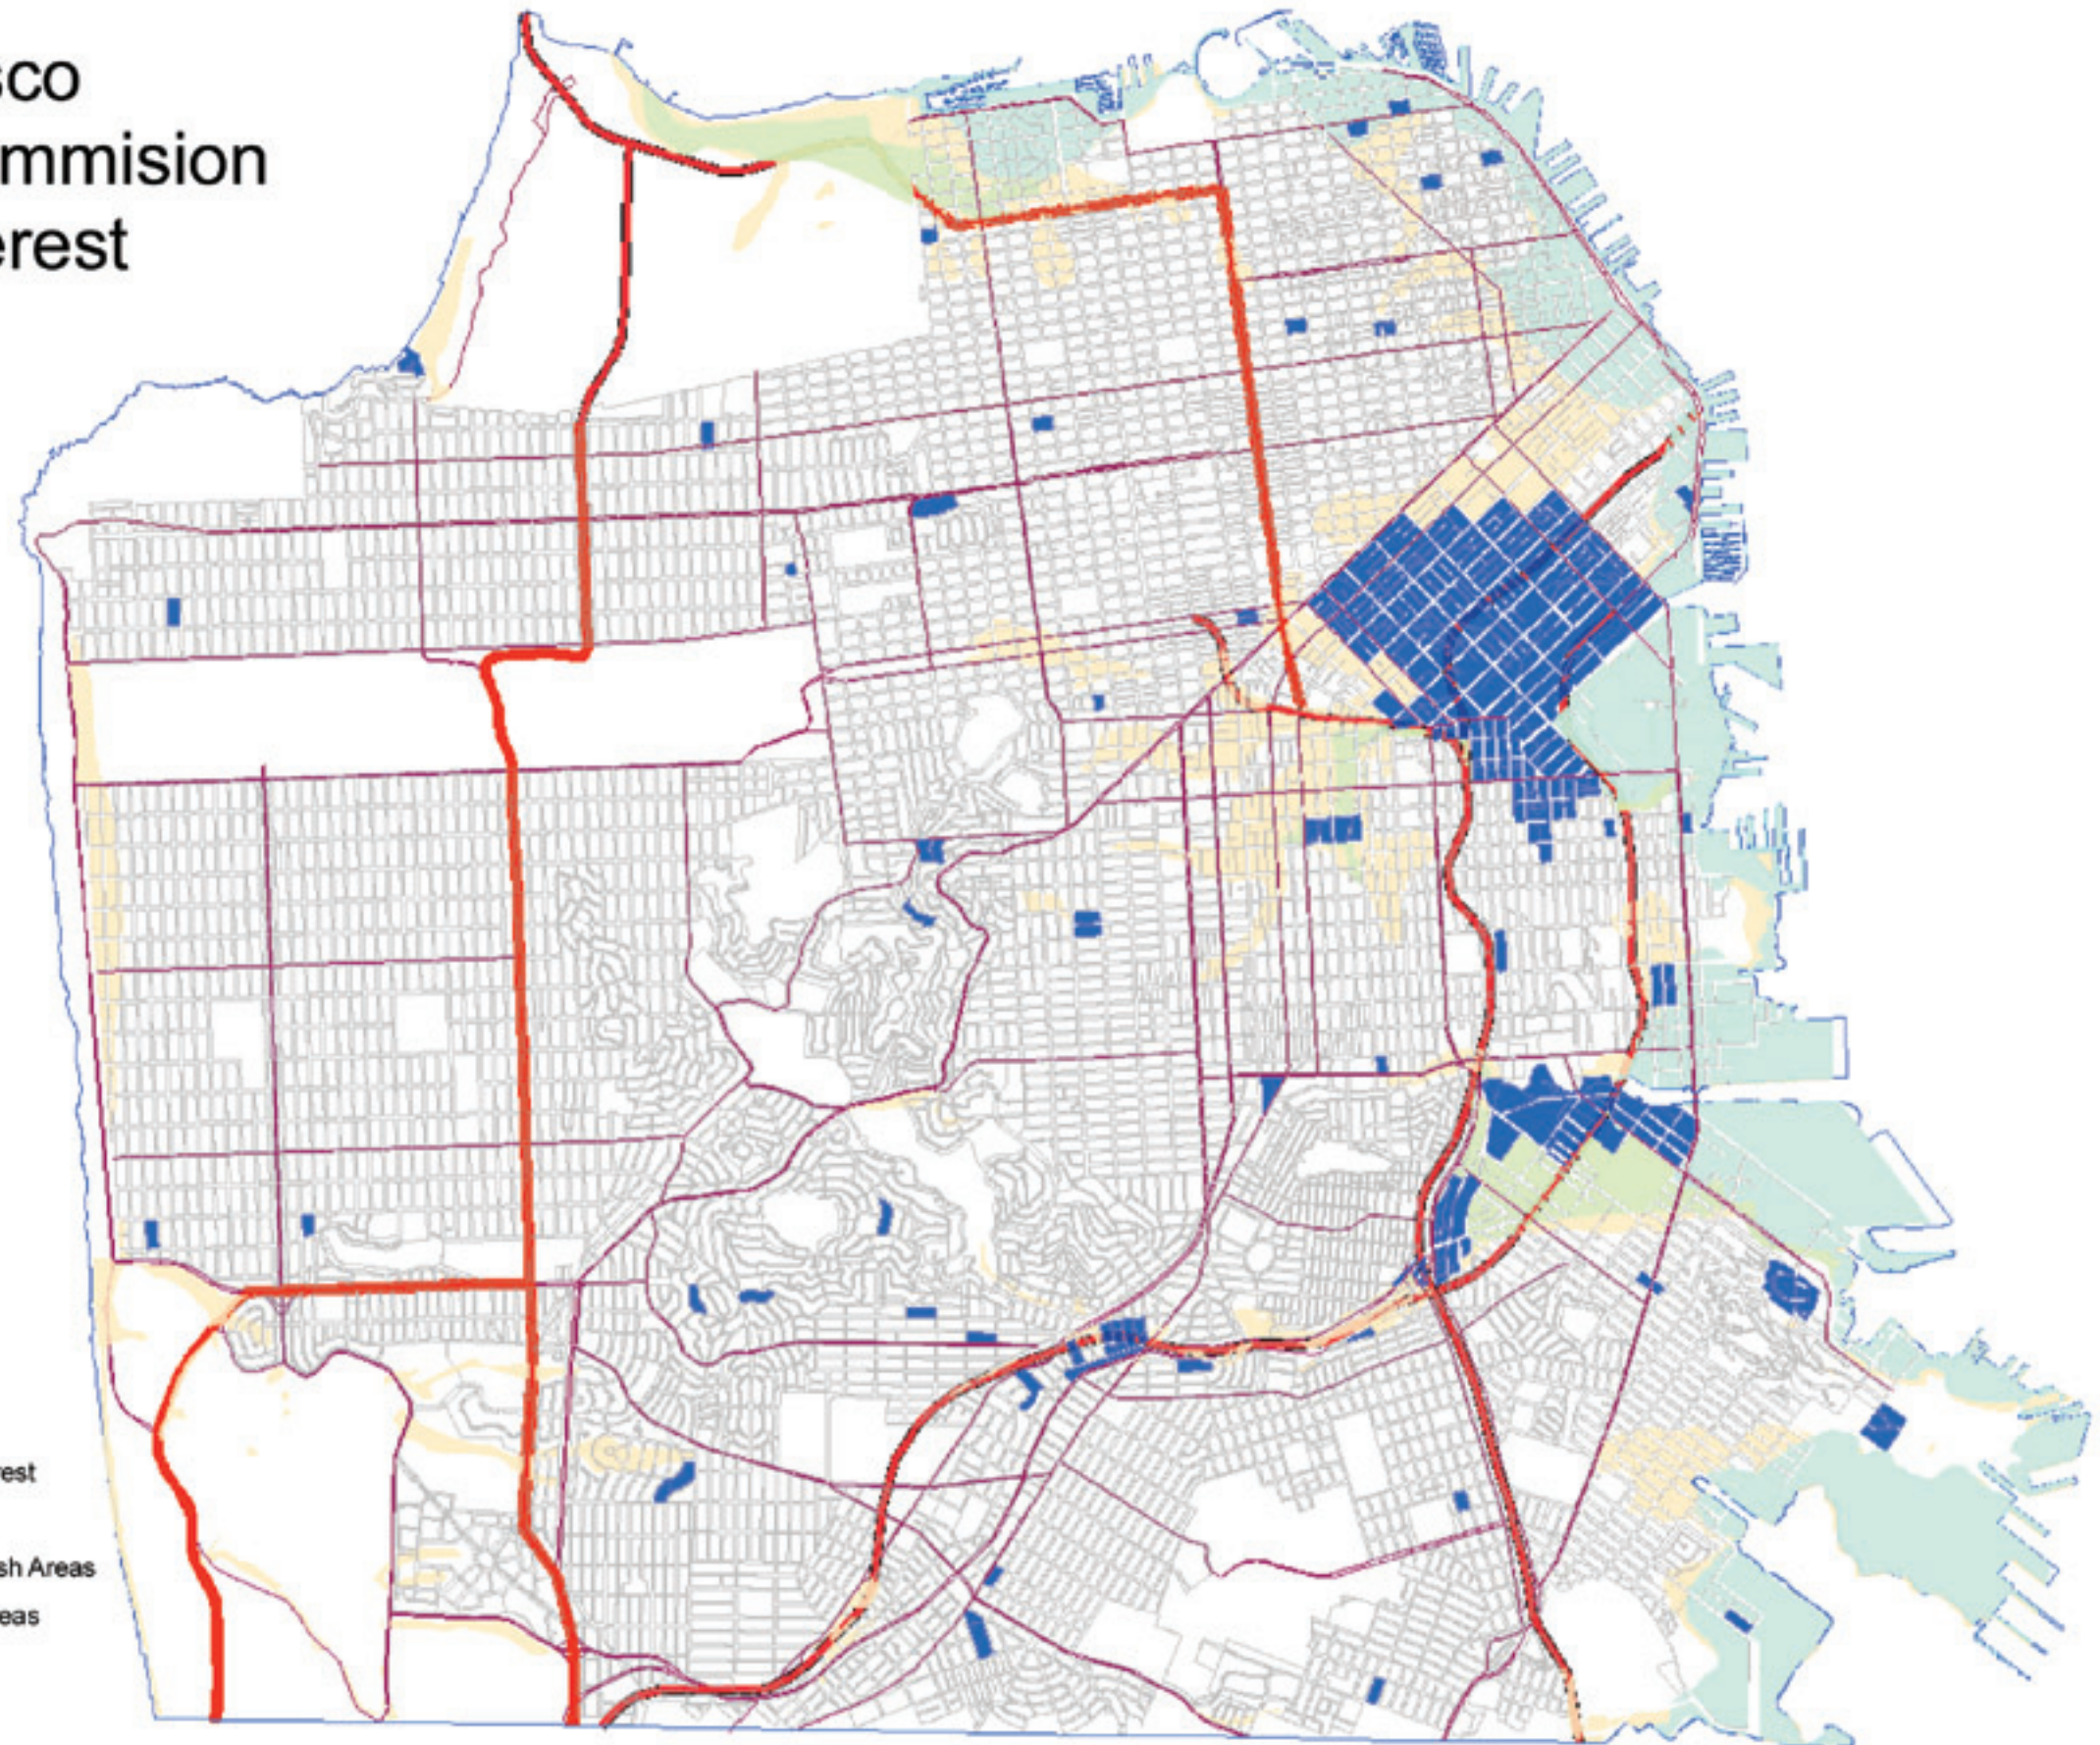

San Francisco Public Utilities Commission Blocks of Interest

Legend

- | | | | |
|--|--------------|---|------------------------|
|  | freeway |  | Blocks of Interest |
|  | Highway |  | Fill Areas |
|  | arterial |  | Historical Marsh Areas |
|  | SF Shoreline |  | Liquifaction areas |
|  | SF Blocks | | |